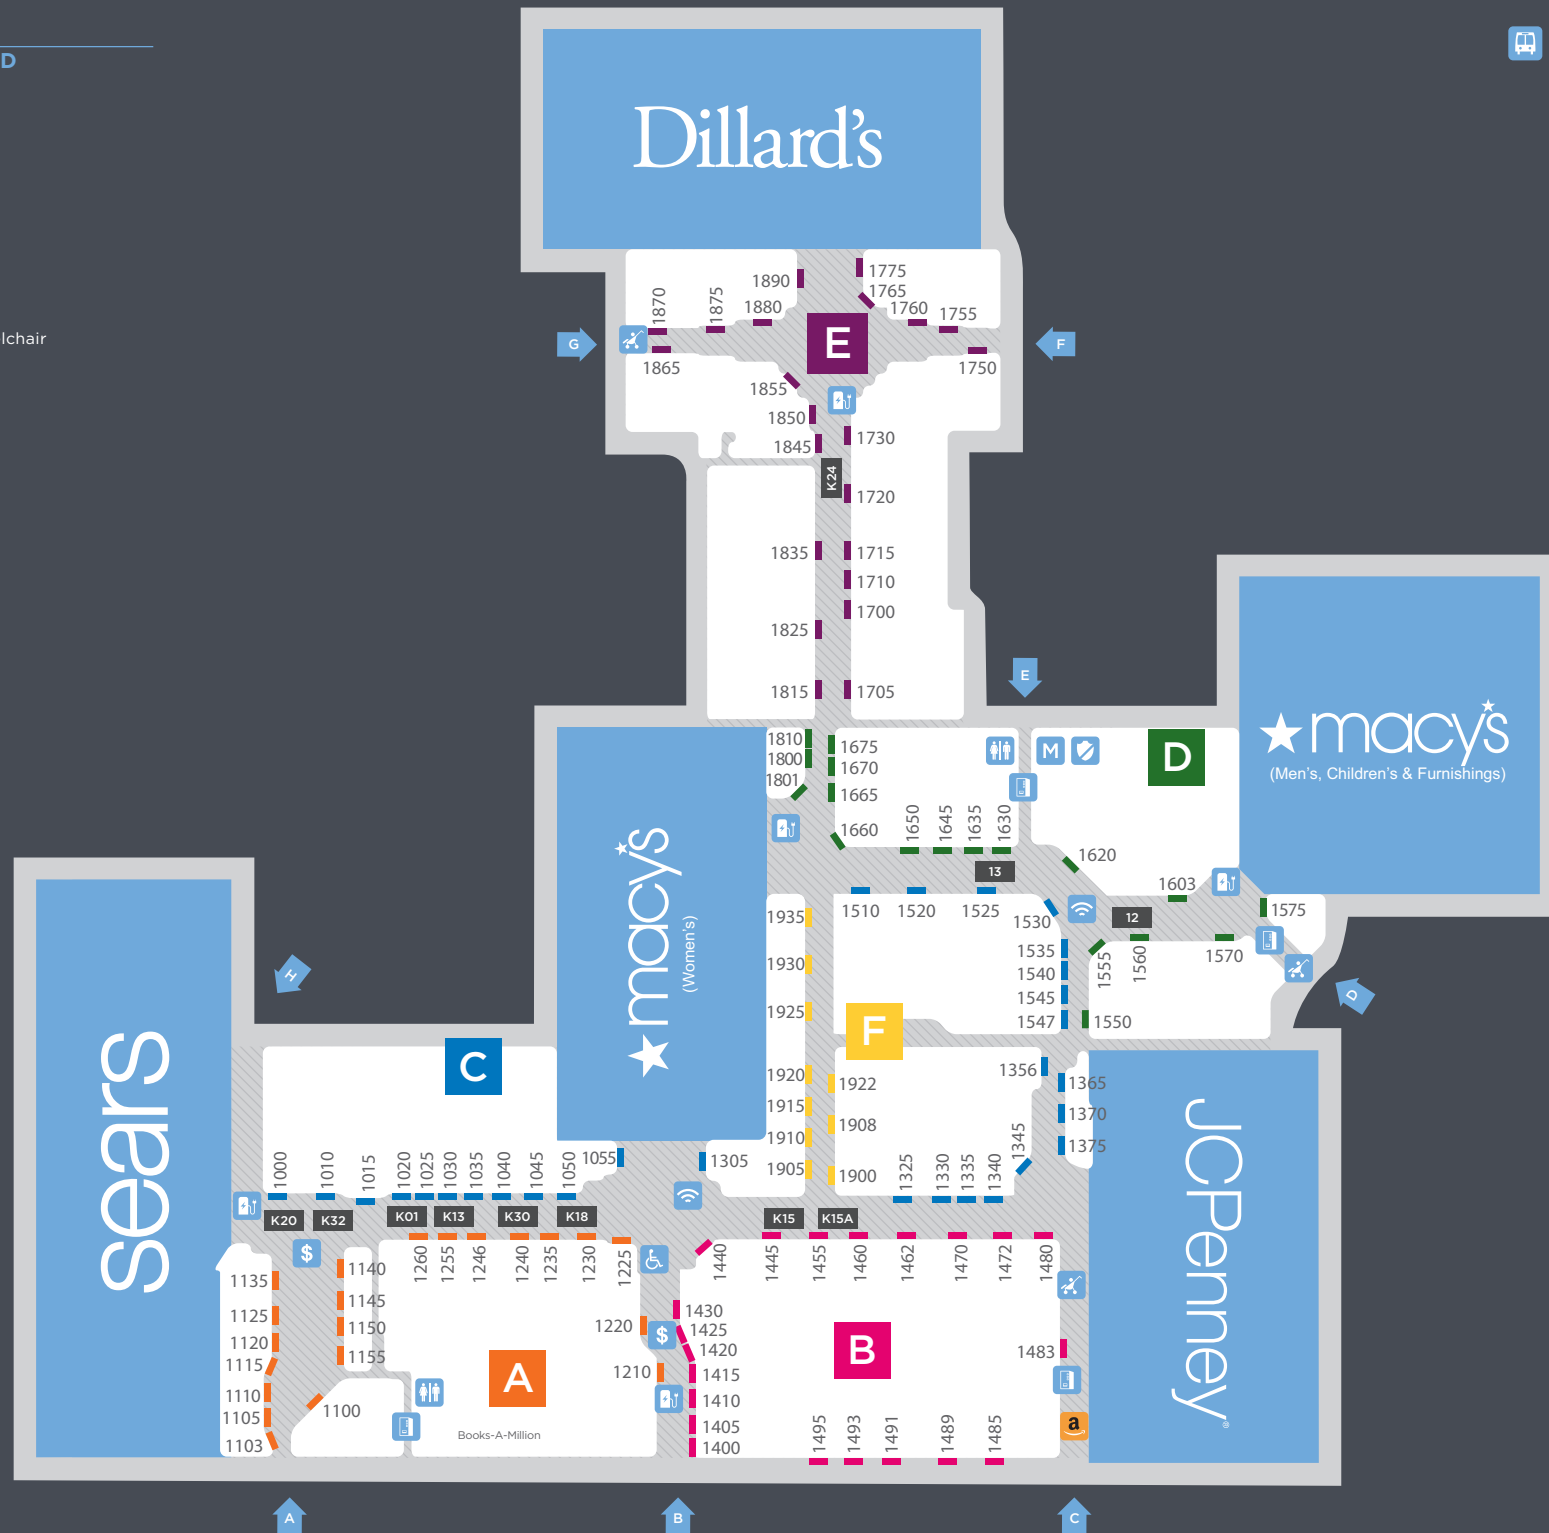

DIRECTORY LEGEND

- Amazon Lockers
- ATM
- Bus Stop
- Charging Station
- Complimentary Wi-Fi
- Complimentary Wheelchair
- Management Office
- Restrooms
- Security Office
- Strollers
- Vending Machine

EDISON MALL

Edison Mall

DEPARTMENT STORES & ANCHORS

- Dillard's
- JCPenney
- Macy's (Women's)
- Macy's Backstage the Outlet Store(Women's-upstairs)
- Macy's (Men's,Children's, Furniture & Home)
- Sears

WOMEN'S FASHION & SPECIALTY

- Colombian Body 1365 C
- Shapers
- Love Culture 1620 D
- Motherhood MaternityMacy's Women's
- New York & Company 1470 B
- Papaya Clothing 1510 C
- Company
- Victoria's Secret 1455 B

MEN'S FASHION & SPECIALTY

HEALTH, DRUG STORE, BATH & BEAUTY

- AVON Beauty Center 1850 E
- B-12 Store, The 1660 D
- Bath & Body Works 1815 E
- Bladez Barber Shop 1750 E
- Brow Studio 7 1875 E
- DIVA Nails Spa 1483 B
- Edison Mall Dental 1430 B
- Fast Relax
- Massages Kiosk by JCP
- GNC 1493 B
- JCPenney Optical JCPenney
- JCPenney Salon JCPenney
- Lee Day Spa 1760 E
- LeHue Esscents Cart E
- LensCrafters 1865 E
- Macy's LensCrafters Optique
- Women's Store/Upstairs