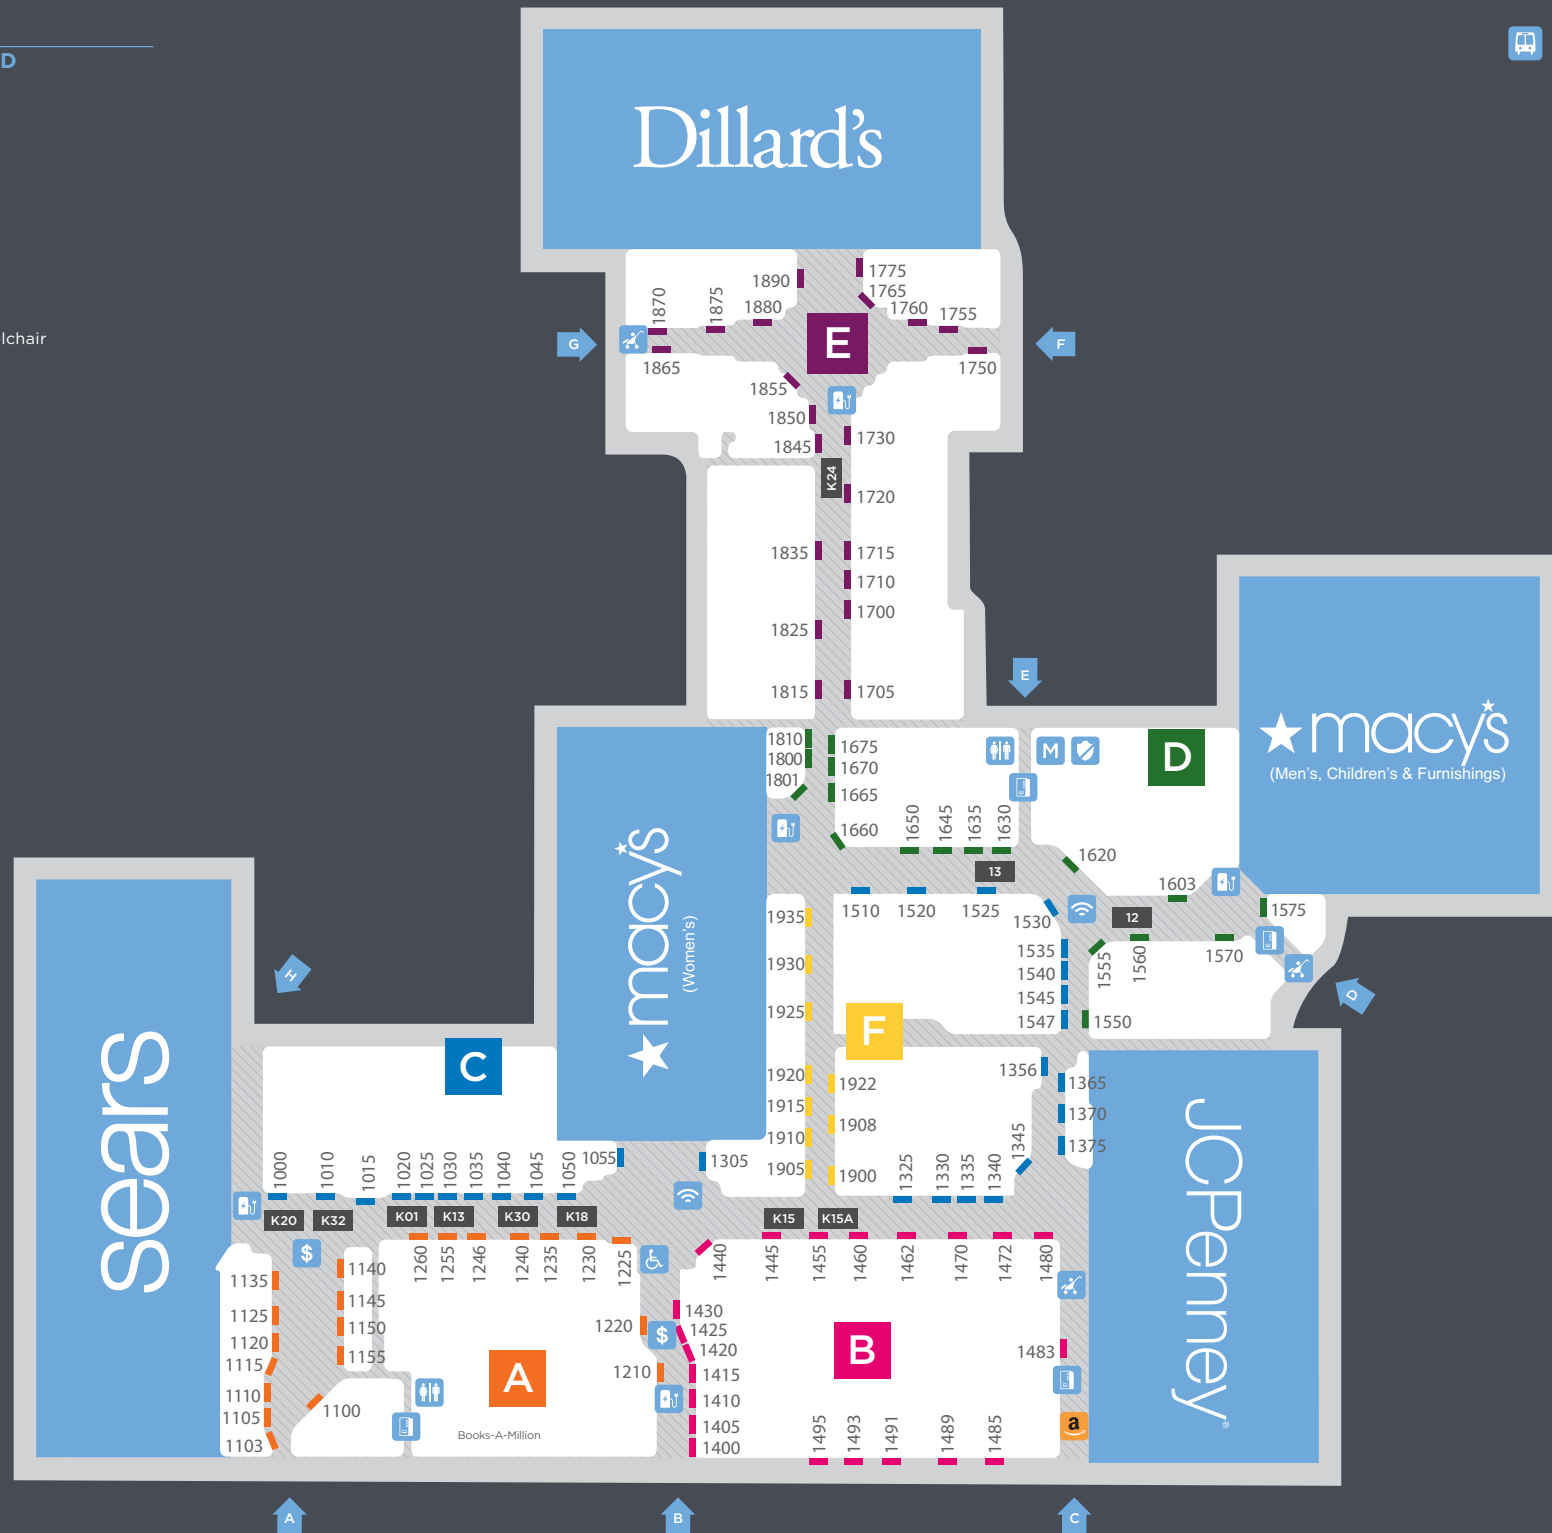

DIRECTORY LEGEND

-  Amazon Lockers
-  ATM
-  Bus Stop
-  Charging Station
-  Complimentary Wi-Fi
-  Complimentary Wheelchair
-  Management Office
-  Restrooms
-  Security Office
-  Strollers
-  Vending Machine

EDISON MALL

Edison Mall

DEPARTMENT STORES & ANCHORS

- Dillard's
- JCPenney
- Macy's (Women's)
- Macy's Backstage the Outlet Store(Women's-upstairs)
- Macy's (Men's,Children's, Furniture & Home)
- Sears

WOMEN'S FASHION & SPECIALTY

- Colombian Body 1365 C
- Shapers 1620 D
- Love Culture 1620 D
- Motherhood MaternityMacy's Women's
- New York & Company 1470 B
- Papaya Clothing 1510 C
- Company
- Victoria's Secret 1455 B

MEN'S FASHION & SPECIALTY

HEALTH, DRUG STORE, BATH & BEAUTY

- AVON Beauty Center 1850 E
- B-12 Store, The 1660 D
- Bath & Body Works 1815 E
- Bladez Barber Shop 1750 E
- Brow Studio 7 1875 E
- DIVA Nails Spa 1483 B
- Edison Mall Dental 1430 B
- Fast Relax
- Massages Kiosk by JCP
- GNC 1493 B
- JCPenney Optical JCPenney
- JCPenney Salon JCPenney
- Lee Day Spa 1760 E
- LeHue Esscents Cart E
- LensCrafters 1865 E
- Macy's LensCrafters Optique
- Women's Store/Upstairs